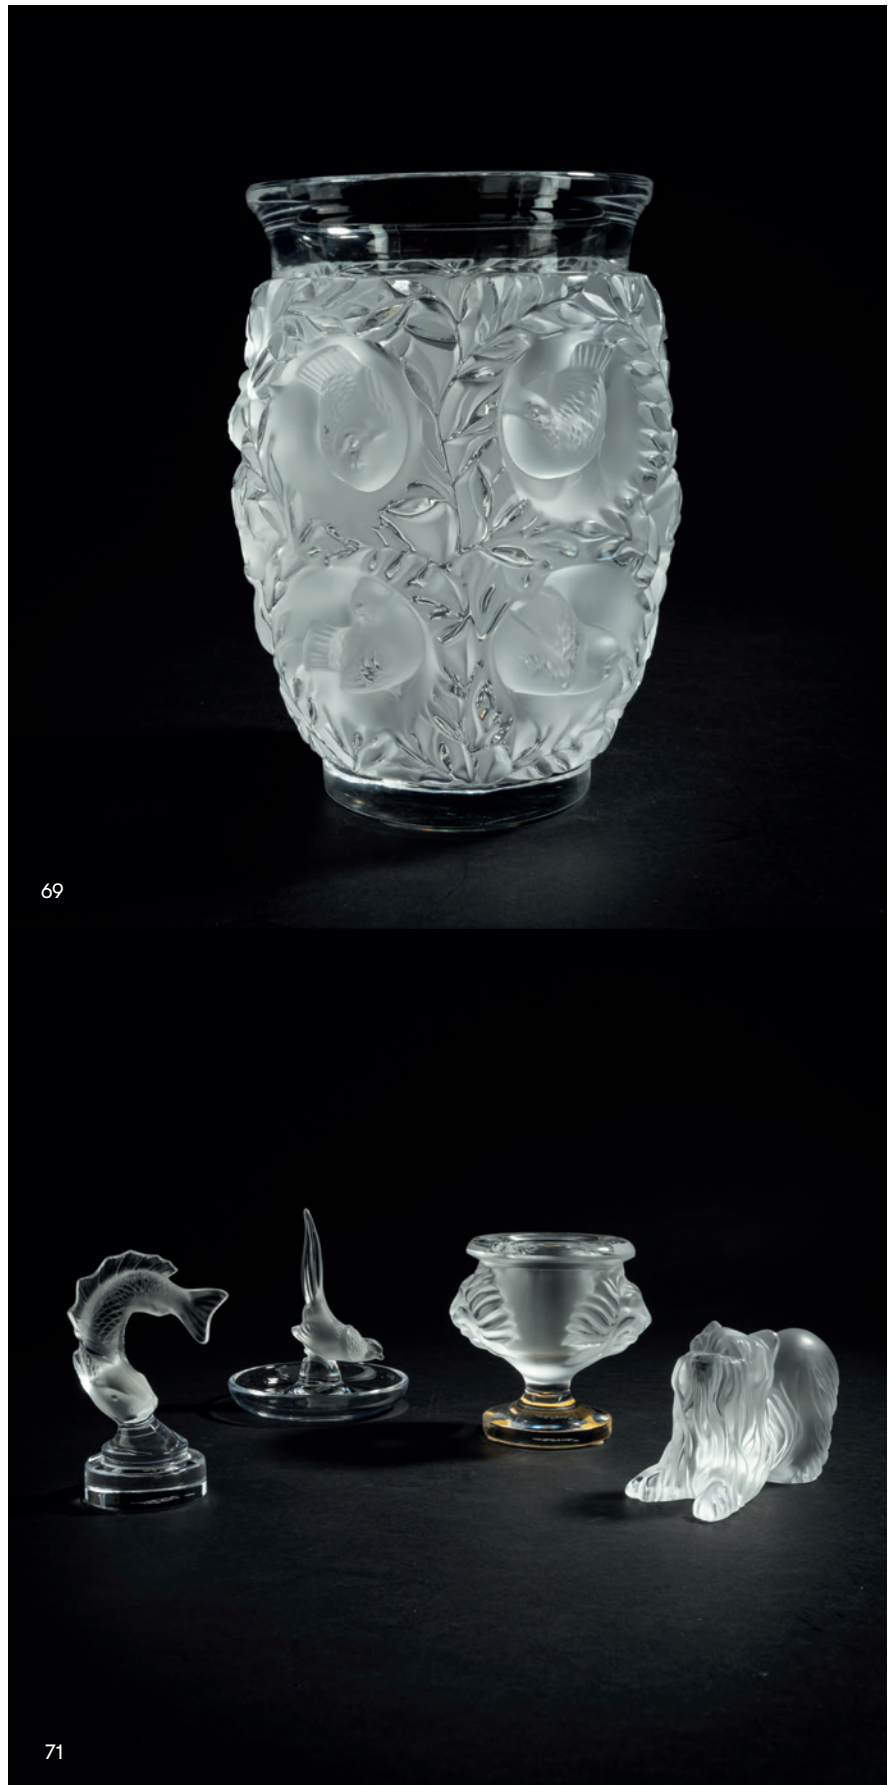

69

René Lalique
'Bagatelle' vase, 1939

H. 17.2 cm. Execution: Lalique, Wingen-sur-Moder, 1990s. Colorless glass, mould-blown, partially satined. Signed: Lalique ® France (engraved).

Marcilhac, René Lalique, Paris 2011, no. 10-936.

€ 400 - 600

70

Lalique, Wingen-sur-Moder
Three bottles, 1990s

Two bottles of 'Lalique pour Homme' and 'Lalique Eau de Parfum'. H. 10-13.5 cm. Colorless glass, partially satined. Signed: manufacturer's label.

Bottles contain perfume.

Image online.

€ 250 - 350

71

Lalique, Wingen-sur-Moder
Mixed lot of four glass objects,
1990s

Ashtray, miniature vase, two figures. H. 7-11 cm. Colorless moulded glass, partially satined. Signed: Lalique ® France (engraved).

€ 300 - 400

72

Sigrid Barten, Mary Lou and Glen
Utt i.a.

Six books of Lalique, 1977-96

Barten, Sigrid, René Lalique. Schmuck und Objets d'Art, Munich 1977; Utt, Glenn and Mary Lou, Lalique Perfume Bottles, New York 1990; Exhibit. Cat. René Lalique Flacons, Museum Bellerive Zurich, Zurich 1996; 24 Diapositive mit Texten, Lalique, Museu Calouste Gulbenkian, Lisbon 1996; Kalender mit Abbildungen, Lalique, Museu Calouste Gulbenkian, Lisbon n.d.; Brochure Lalique, Collection 1994, Paris 1994.

Image online.

€ 150 - 200