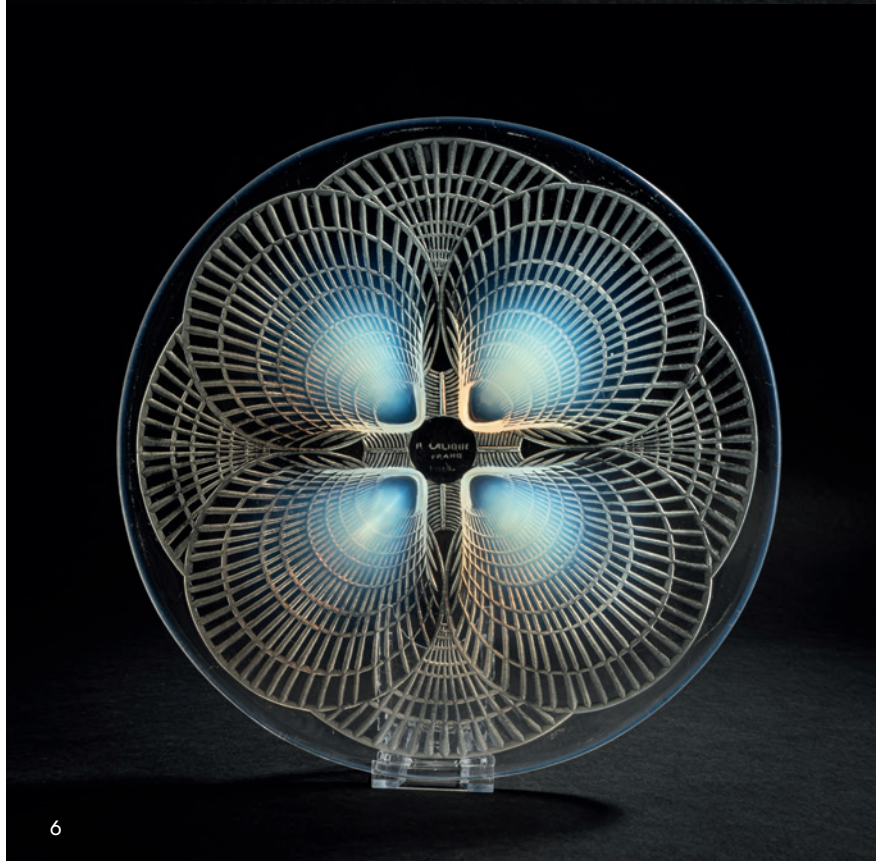

5

3

René Lalique
'Chicorée N°1' bowl, 1921

D. 23.8 cm. Execution: René Lalique, Wingen-sur-Moder. Clear moulded glass, partially satined. Signed: R. LALIQUE FRANCE (raised), No. 3213 (engraved).

Marcilhac, René Lalique, Paris 2011, no. 3213.

Image online.

€ 300 - 400

4

René Lalique
'Feuilles de Châtaignier N°1' bowl, 1922

D. 24 cm. Execution: René Lalique, Wingen-sur-Moder. Clear moulded glass. Signed: R. Lalique France (engraved).

Marcilhac, René Lalique, Paris 2011, no. 3225.

Image online.

€ 300 - 400

5

René Lalique
'Druid' vase, 1924

H. 17.5 cm. Execution: René Lalique, Wingen-sur-Moder. Colorless, mould-blown glass, satined, slightly gray-blue patinated. Signed: R. LALIQUE (embossed).

Marcilhac, René Lalique, Paris 2011, no. 937.

€ 1.200 - 1.400

6

René Lalique
'Coquille N° 1' plate, 1924

D 30 cm. Execution: René Lalique, Wingen-sur-Moder. Colorless moulded glass, opalescent. Signed: R. LALIQUE France, model number (engraved).

Marcilhac, René Lalique, Paris 2011, no. 3009.

€ 500 - 700

6